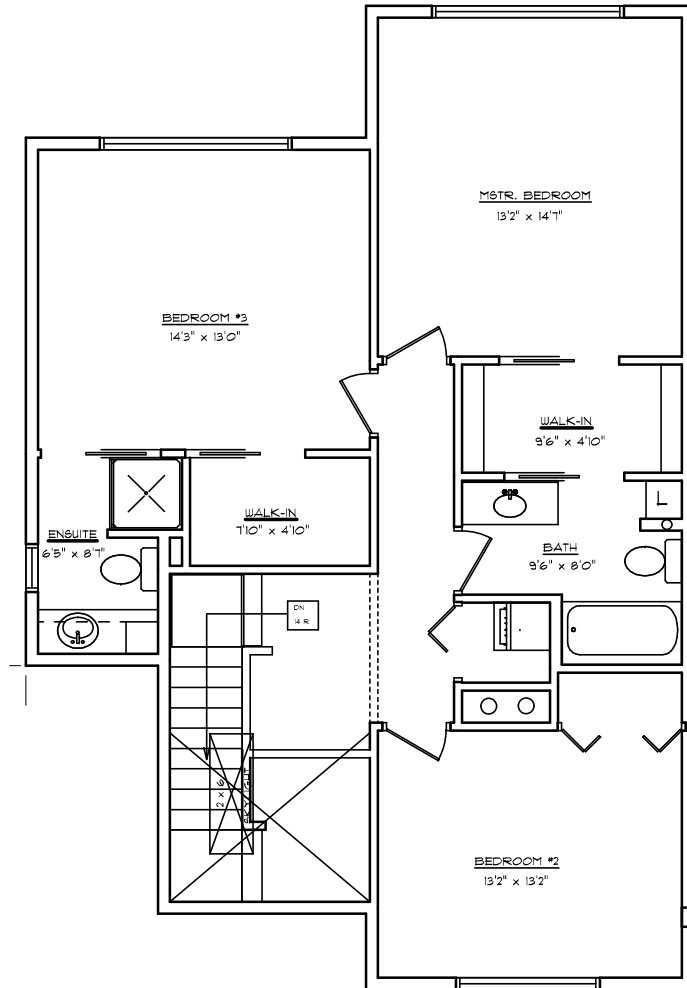

UNIT 305- MAIN

UNIT 305- UPPER

## EBBTIDE PLACE

UNIT 305  
UPPER = 905 sq. ft.  
MAIN = 735 sq. ft.  
GARAGE = 235 sq. ft.  
TOTAL = 1935 sq. ft.