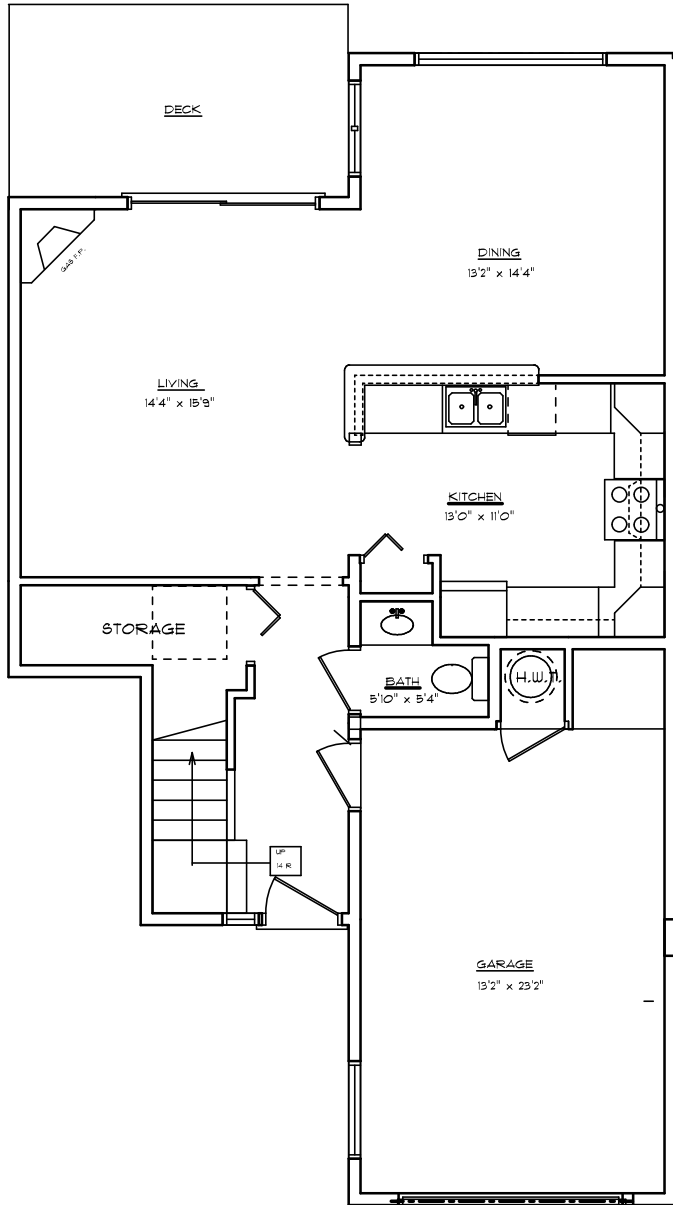

UNIT 305- MAIN

UNIT 305- UPPER

## EBBTIDE PLACE

UNIT 305  
UPPER = 905 sq. ft.  
MAIN = 735 sq. ft.  
GARAGE = 235 sq. ft.  
TOTAL = 1935 sq. ft.